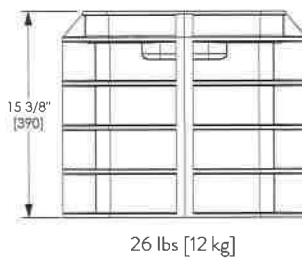

BODY SPECIFICATIONS

Cover Weight	16 lbs	[7 kg]
Pit Weight	42 lbs	[19 kg]
Assembled Weight	58 lbs	[26 kg]

ADDITIONAL BODY DEPTHS

CHANNELL

UNITED STATES
800.423.1863

CANADA
905.565.1700

EUROPE, MIDDLE EAST, AFRICA
44.1322.312590