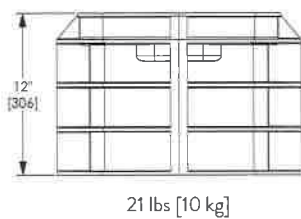

BODY SPECIFICATIONS

Cover Weight	16 lbs	[7 kg]
Pit Weight	42 lbs	[19 kg]
Assembled Weight	58 lbs	[26 kg]

ADDITIONAL BODY DEPTHS

CHANNELL

UNITED STATES
800.423.1863

CANADA
905.565.1700

EUROPE, MIDDLE EAST, AFRICA
44.1322.312590