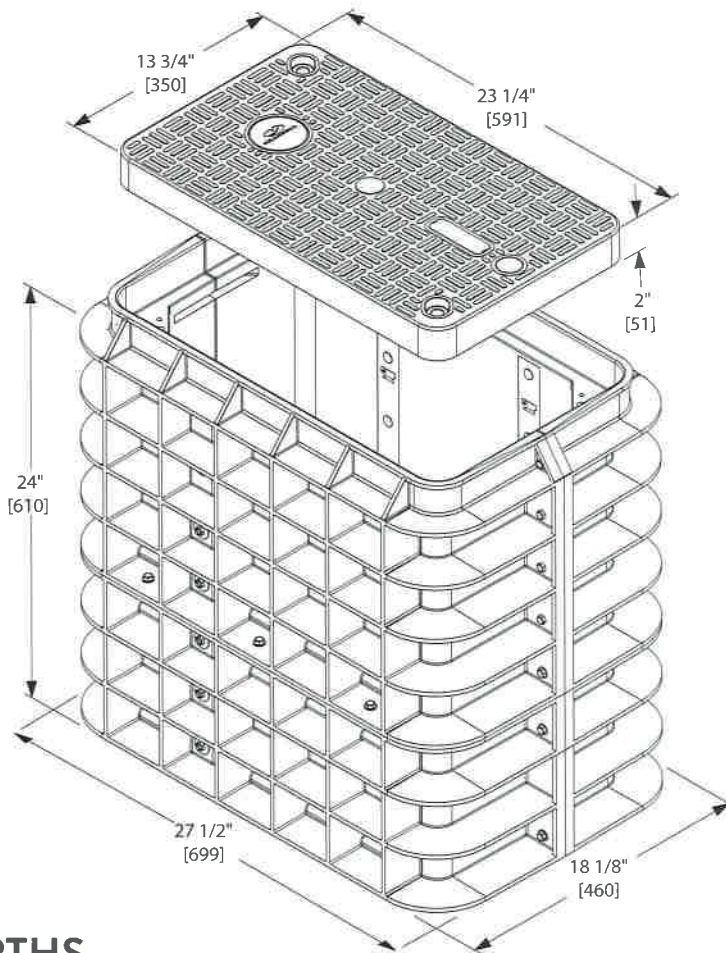

BODY SPECIFICATIONS

Cover Weight	16 lbs	[7 kg]
Pit Weight	42 lbs	[19 kg]
Assembled Weight	58 lbs	[26 kg]

ADDITIONAL BODY DEPTHS

CHANNELL

UNITED STATES
800.423.1863

CANADA
905.565.1700

EUROPE, MIDDLE EAST, AFRICA
44.1322.312590