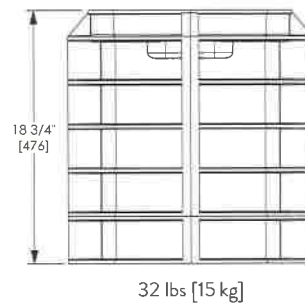

BODY SPECIFICATIONS

Cover Weight	16 lbs	[7 kg]
Pit Weight	42 lbs	[19 kg]
Assembled Weight	58 lbs	[26 kg]

ADDITIONAL BODY DEPTHS

CHANNELL

UNITED STATES
800.423.1863

CANADA
905.565.1700

EUROPE, MIDDLE EAST, AFRICA
44.1322.312590