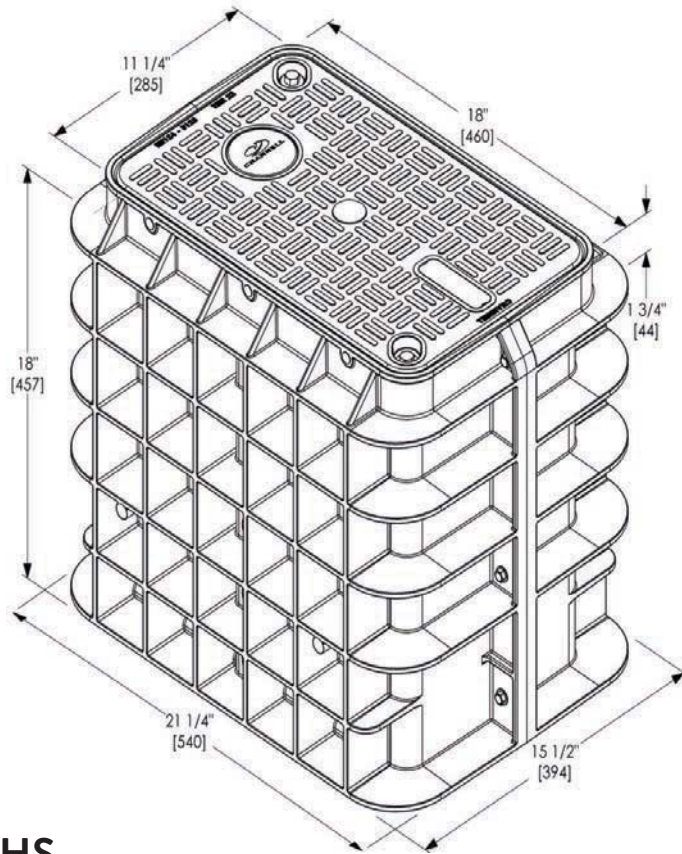

### BODY SPECIFICATIONS

<b>Cover Weight</b>	11 lbs	[5 kg]
<b>Pit Weight</b>	22 lbs	[10 kg]
<b>Assembled Weight</b>	33 lbs	[15 kg]

### ADDITIONAL BODY DEPTHS

UNITED STATES  
800.423.1863

CANADA  
905.565.1700

EUROPE, MIDDLE EAST, AFRICA  
44.1322.312590

AUSTRALIA, ASIA, PACIFIC RIM  
61.2.8884.4111

[www.channell.com](http://www.channell.com)