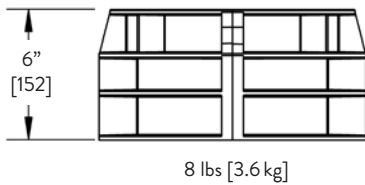

UNITED STATES
800.423.1863

CANADA
905.565.1700

EUROPE, MIDDLE EAST, AFRICA
44.1322.312590

AUSTRALIA, ASIA, PACIFIC RIM
61.2.8884.4111

www.channell.com