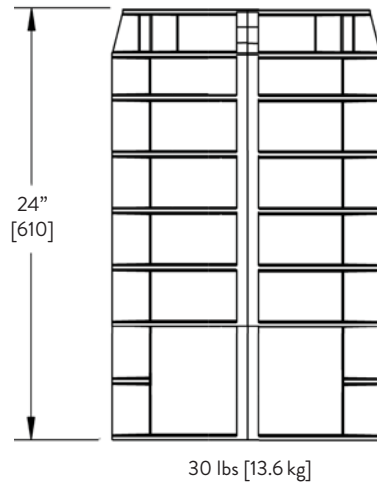

### BODY SPECIFICATIONS

<b>Cover Weight</b>	11 lbs	[5 kg]
<b>Pit Weight</b>	22 lbs	[10 kg]
<b>Assembled Weight</b>	33 lbs	[15 kg]

### ADDITIONAL BODY DEPTHS

UNITED STATES  
800.423.1863

CANADA  
905.565.1700

EUROPE, MIDDLE EAST, AFRICA  
44.1322.312590

AUSTRALIA, ASIA, PACIFIC RIM  
61.2.8884.4111

[www.channell.com](http://www.channell.com)