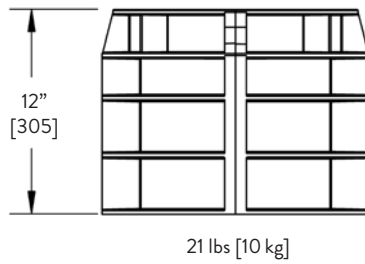

UNITED STATES
800.423.1863

CANADA
905.565.1700

EUROPE, MIDDLE EAST, AFRICA
44.1322.312590

AUSTRALIA, ASIA, PACIFIC RIM
61.2.8884.4111

www.channell.com